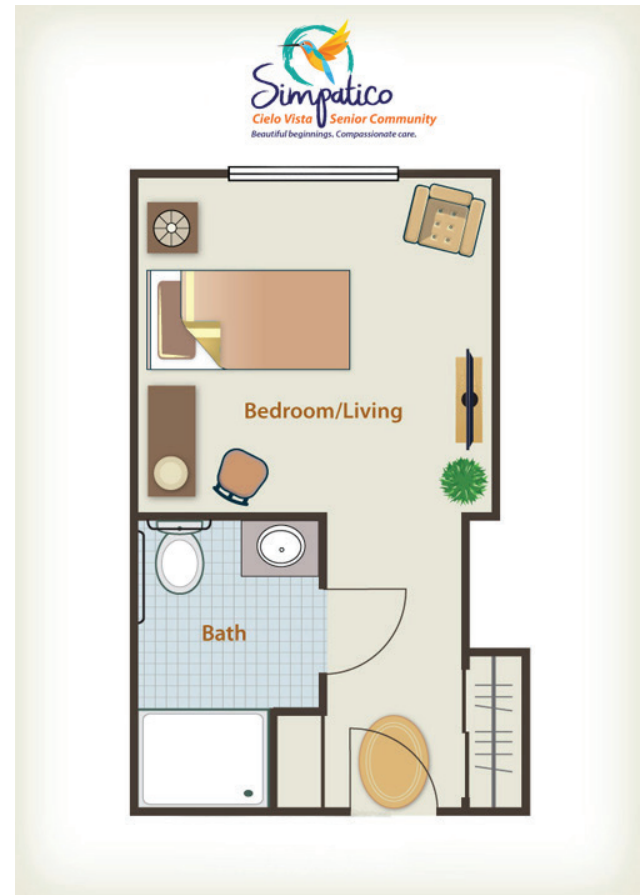

Floor Plan & Amenities

Studio (235 Sq. Ft.)

Apartment Amenities

- Medication Supervision
- Housekeeping: Clean residents room and do their laundry once per week
- Provide three meals per day
- Weekly outings to shop and restaurants
- Assistance with activities of daily living